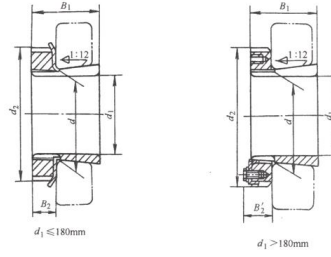

HA3 SERIES

紧定套

dimensions					G	KG W.t	IOCK NUT Lock nut	Lock washer
d1	d	d2	B1	B2				
15/16	30	45	31	8	M30*1.5	0.12	KM6	MB6
1-3/16	35	52	31	9	M35*1.5	0.14	KM7	MB7
1-5/16	40	58	36	10	M40*1.5	0.19	KM8	MB8
1-3/4	45	65	39	11	M45*1.5	0.29	KM9	MB9
1-5/8	50	70	42	12	M50*1.5	0.32	KM10	MB10
1-7/8	55	75	45	12	M55*2	0.34	KM11	MB11
2-3/16	65	85	50	14	M65*2	0.58	KM13	MB13
2-7/16	75	98	55	15	M75*2	0.9	KM15	MB15
2-1/16	80	105	56	17	M80*2	0.8	KM16	MB16
2-15/16	85	110	63	18	M85*2	1.1	KM17	MB17
3-3/16	90	120	65	18	M90*2	1.25	KM18	MB18
3-7/16	100	130	71	20	M100*2	1.8	KM20	MB20
3-15/16	110	145	77	21	M110*2	1.9	KM22	MB22